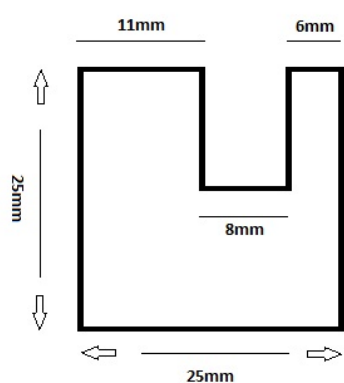

PRODUCT SHEET

Description:

Alu Clamp 380mm Chrome Pl, W/White LED Light

Item number:

22.11.312-0

Units	Box	Carton	HS Code	Barcode
Set	1	5	9405119090	
				5704866103763

SISO A/S

Mileparken 11
DK-2740 Skovlunde
Denmark
VAT: DK 24786013