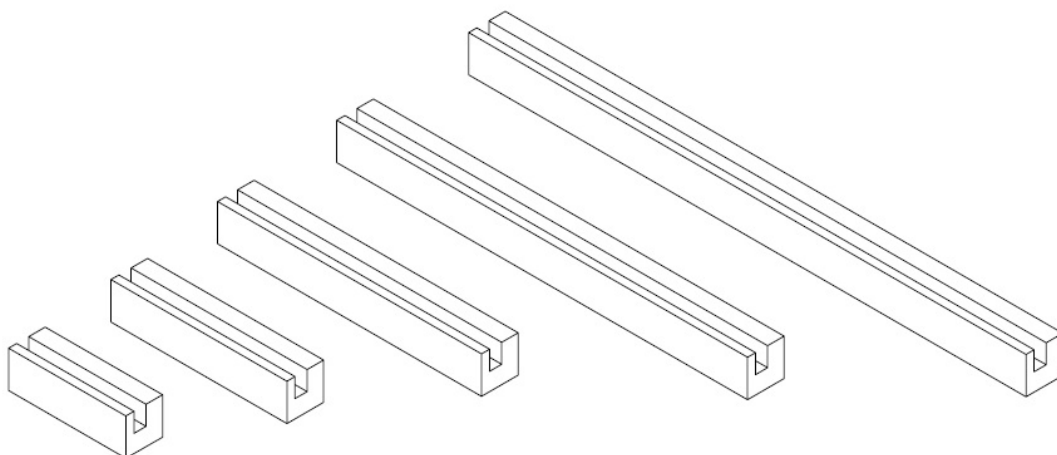

PRODUCT SHEET

Description:

Alu Clamp 380mm Chrome Pl, W/White LED Light

Item number:

22.11.312-0

Units	Box	Carton	HS Code	Barcode
Set	1	5	9405119090	
				5704866103763

SISO A/S

Mileparken 11
DK-2740 Skovlunde
Denmark
VAT: DK 24786013